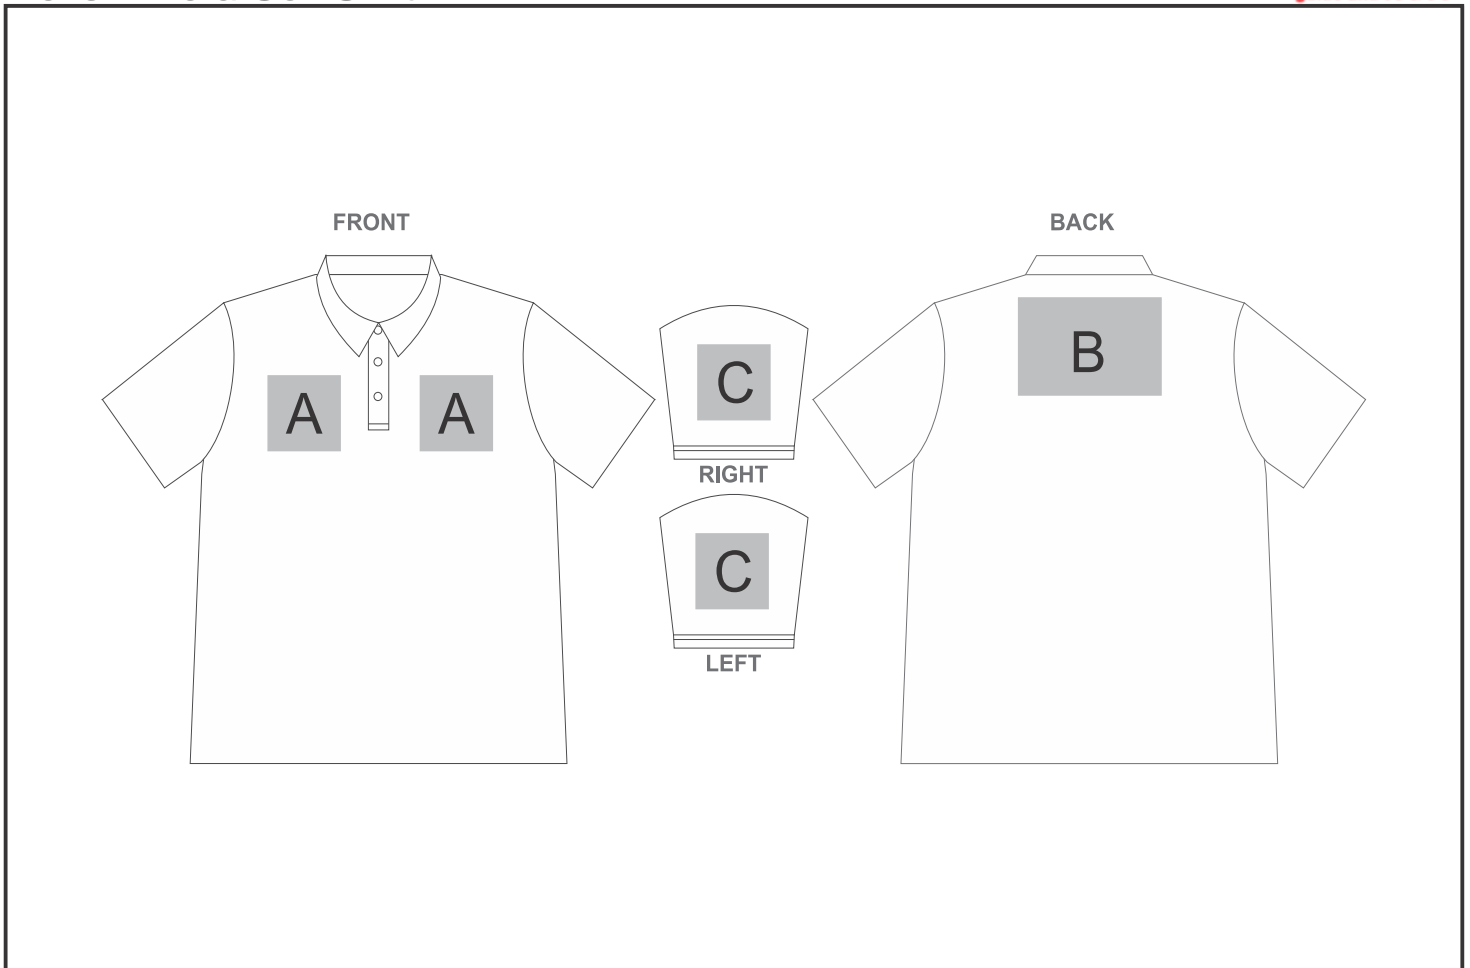

SLAZ-11420

Mens Riviera Golf Shirt

Also available in

Check Logo24
guide and t's & c's

Need to know:

- Includes 1-Position Embroidery OR 1-Position Digital Transfer OR 1-Position Laser Engraving (setup fees apply)

- **DTC/EMB inclusive Parameters:** Left/Right Chest or Back = 100mm x 100mm

- Sublimation on White Only

- Laser colour: Tone to tone

- No Laser on Black garments.

Branding Options:

Position	Branding Method (Branding Code)	No. of Colours	Dimension
A	Embroidery (EM-CLOTHING)	N/A	100mm wide x 100mm high
A	Screen Print (SA)	6 Colours	100mm wide x 80mm high
A	Digital Transfer Clothing A6 (DTC-A6)	Full Colour	100mm wide x 100mm high
A	Laser Engraving (LG)	N/A	100mm wide x 80mm high
A	Sublimation (SUB-A)	Full Colour	100mm wide x 80mm high
A	Silicone (STP-A)	N/A	30mm wide x 30mm high
A	Silicone (STP-B)	N/A	50mm wide x 50mm high

A	Silicone (STP-C)	N/A	80mm wide x 80mm high
A	Silicone (STP-D)	N/A	100mm wide x 40mm high

B	Embroidery (EM-CLOTHING)	N/A	200mm wide x 200mm high
B	Screen Print (SA)	6 Colours	260mm wide x 200mm high
B	Digital Transfer Clothing A6 (DTC-A6)	Full Colour	105mm wide x 148mm high
B	Digital Transfer Clothing A5 (DTC-A5)	Full Colour	210mm wide x 148mm high
B	Sublimation (SUB-A)	Full Colour	260mm wide x 200mm high
B	Silicone (STP-A)	N/A	30mm wide x 30mm high
B	Silicone (STP-B)	N/A	50mm wide x 50mm high
B	Silicone (STP-C)	N/A	80mm wide x 80mm high
B	Silicone (STP-D)	N/A	120mm wide x 40mm high

C	Embroidery (EM-CLOTHING)	N/A	80mm wide x 80mm high
C	Screen Print (SA)	6 Colours	60mm wide x 60mm high
C	Digital Transfer Clothing A6 (DTC-A6)	Full Colour	80mm wide x 80mm high
C	Laser Engraving (LG)	N/A	100mm wide x 60mm high
C	Sublimation (SUB-A)	Full Colour	60mm wide x 60mm high
C	Silicone (STP-A)	N/A	30mm wide x 30mm high
C	Silicone (STP-B)	N/A	50mm wide x 50mm high
C	Silicone (STP-C)	N/A	80mm wide x 80mm high